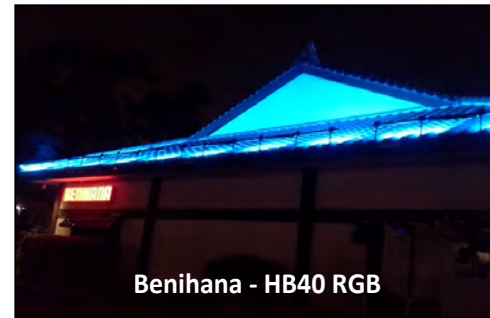

Benihana - HB40 RGB

Designed for Interior and Exterior Wall Grazing, Wall Washing, Cove lighting with illumination between 15 and 35 feet. White, RGB, RGBW

Extrusions for all fixtures for direct, indirect and ground post mounting. Extended arms up to 36" and louvers available