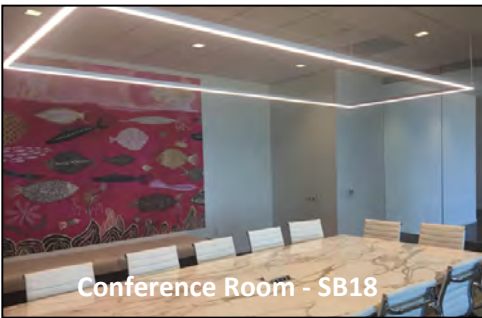

**JB36 - Magnetically connected lightbars**

**LA Live - Los Angeles, CA - HB3014**

Compact low-profile design for Exterior Wall Grazing, Wall Washing, Cove Illumination up to 12 feet. White, RGB, RGBW

Designed for seamless interior cove, under counter and wall-washing illumination up to 12'. 24v White and RGBW.

**Old Navy - New York - SB12**

**HB30PD RGB**

Continuous Glow w/Domed lens, RGB color changing bar, compact size, suitable for accent lighting & edge lighting up to 6ft. Addressable per 4"

Designed to produce an even, seamless glow for illumination of interior cove, retail displays, under counter, and where space is limited with illumination up to 4 feet. 24v

**Conference Room - SB18**

**Benihana - HB40 RGB**

Designed for Interior and Exterior Wall Grazing, Wall Washing, Cove lighting with illumination between 15 and 35 feet. White, RGB, RGBW

Extrusions for all fixtures for direct, indirect and ground post mounting. Extended arms up to 36" and louvers available