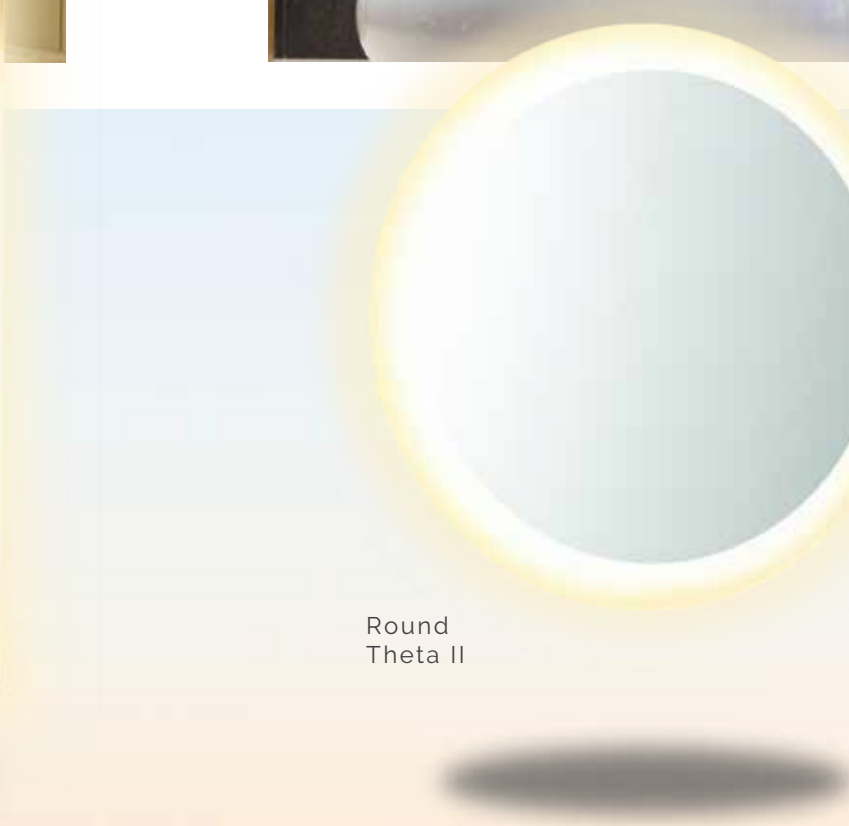

A soft glow around the perimeter of these lighted mirrors is the signature feature of the Theta series. Create an ambience with light

Theta III

Theta I

Theta II

Round  
Theta II

Theta V

**FRAMED LIGHTED MIRRORS**